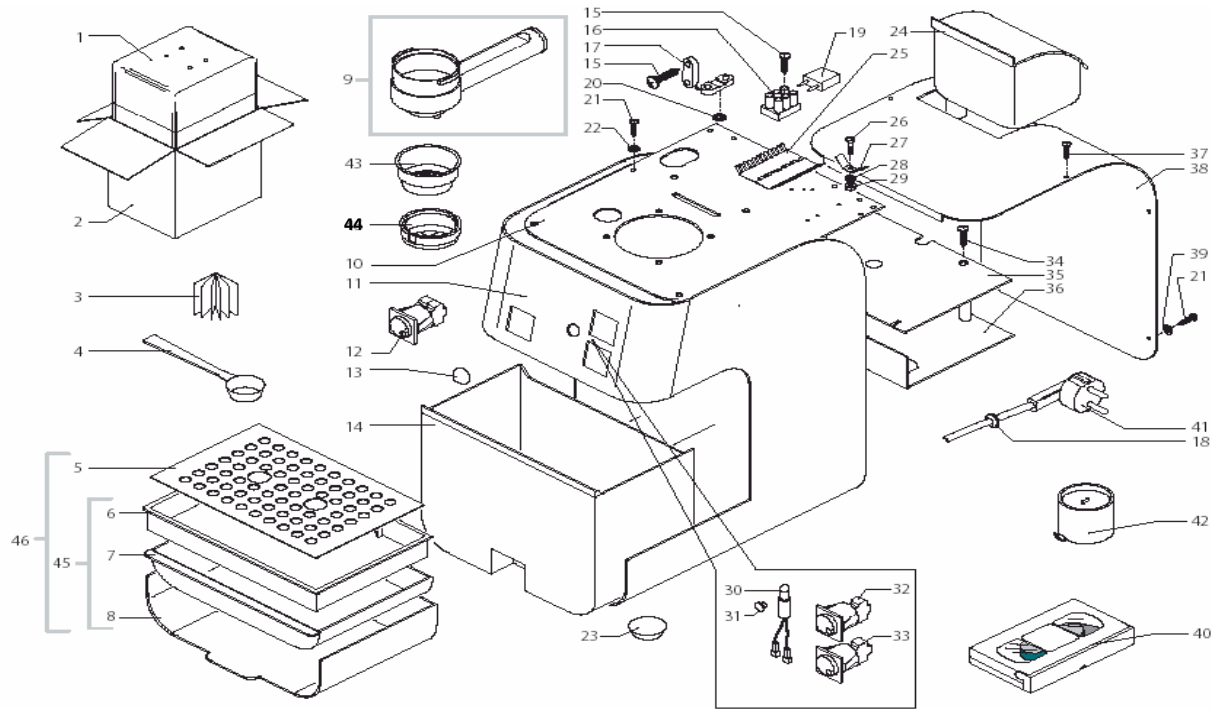

POS	SAECO No.	Starbucks SIN006 Via Venezia Blk E71039 Rev. 12 Cod: 10002322	NOTES	Special Order No.
<b>Yellow = Not Available unless Special Ordered</b>				
1	N/A	BOX POLYST.RIO VAPORE A10/A100		178690700
2	N/A	DISPLAY BOX STARBUCKS BARISTA		178513000
3	N/A	INSTR.MANUAL STARB.BARISTA FILTHOLD.PRES		165932800
4	N/A	GREY/7016 COFFEE MEASURE		146680159
5	125740921	Grill, Drip Tray, Vapore/Profi		
6	N/A	BLACK DRIP TRAY A100/A110		149640847
	149640862	Drip Tray, Top, Vapore/Profi		
7	N/A	BLACK REPOSITORY DRAWER A100/A110		142600347
	142600362	Drip Tray, Vapore/Profi		
8	N/A	BLACK DRIP TRAY SUPPORT A100/A110		149180847
	149180862	Holder, Drip Tray, Vapore		
9	226552008	Portafilter, Pres Black VV	SFF EXP. E90022 PAGE 5	
10	N/A	BOIL. SUPPORT PLA. WHITE VAP/PROF		227540530
	N/A	BOIL. SUPPORT PLA. BLACK VAP/PROF		227540547
11	N/A	CASING A100 RED S/SCR.STARB.BARISTA		222387410
	N/A	CASING A100 NEW RED S/S.STARB.BARIS		222387414
	N/A	CASING A100 GREEN S/S.STARB.BARISTA		222387415
	N/A	CASING A100 PINK S/SC.STARB.BARISTA		222387417
	N/A	CAS. A100 PH. ENGR. ST. S/S. STARB. BARIS		222387419
	N/A	CASING A100 SS S/SCRE.STARB.BARISTA		222387421
	N/A	CAS. A100 CREAM/1015 S/S. STARB. BARIS		222387422
	N/A	CASING A100 WHITE S/S. STARB. BARISTA		222387430
	N/A	CASING A100 GOLD S/SC. STARB. BARISTA		222387440
	N/A	CASING A100 BLUE S/SC. STARB. BARISTA		222387442
	N/A	CAS. A100 NA/BLUE S/SC. STARB. BARISTA		222387443
	N/A	CASING A100 BLACK S/S. STARB. BARISTA		222387447
	N/A	CASING A100 WHITE S/S. STARB. BARISTA		222387450
	N/A	BLACK-GRAPH CASING S/SCR.STARB.BARISTA		222387460
	N/A	CASING A100 YELLOW S/S. STARB. BARIST		222387495
	N/A	CAS. A100 TRA-COPPER S/S. STARB. BARIS		222387498
	N/A	CAS. A100 WHI. PAINTED PROTEO ARTE		222389030
12	186051450	Switch, Power on/off		
	N/A	BIP. SWITCH ROLD 81185 X A100/A110		186052450
13	147620700	Foot, Rubber, Veneto/Maestro		
14	N/A	WATER CONT.A100/A110 S/S. STARB. 1.800		222680480
	N/A	WATER CONT A100/A110 S/SC STARB.W.W.W		222680680
	142690502	Water Tank Via Venezia Blk		
15	U109014	Screw, M2.9X16, Profimat		
16	N/A	3 WAY JUNCT. BLOCK PA 27/3 + SYMBO		186801400
17	188600550	Clamp, Cable Vapore/Profi		
18	N/A	GROMMET AB/9 BLACK 75SHORE 1017712		187640500
19	N/A	ANTIDIST.CONDENSER R.46 0.1MF 275VAC		182510700
20	N/A	ELASTIC WASHER FOR SHAFT D=2MM		128210200
21	129511803	Screw, M2.9X6.4, Nickle		